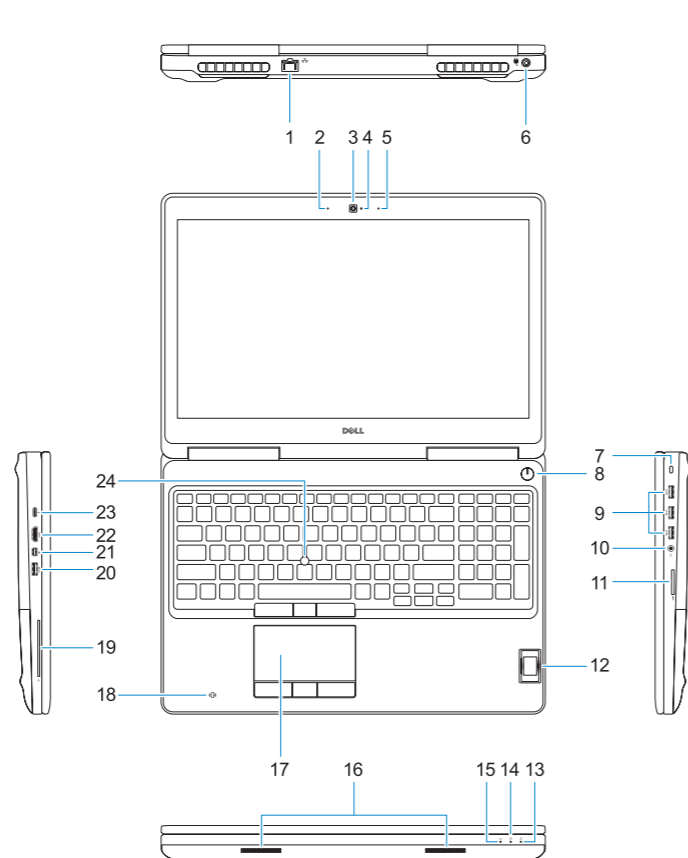

Features

Fitur | Funciones | Tính năng | الميزات

1. Network port
2. Microphone
3. Camera
4. Camera status light
5. Microphone
6. Power connector port
7. Security cable slot
8. Power button
9. USB 3.0 ports with PowerShare
10. Headset port
11. SD Card reader
12. Fingerprint reader (optional)
13. Battery status light
14. Hard drive activity light
15. Power status light