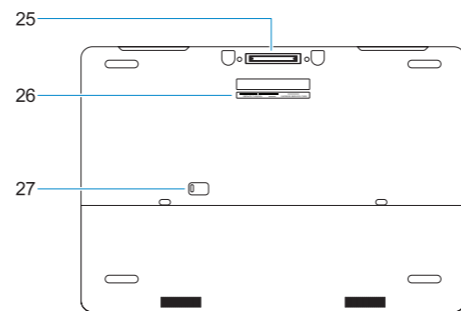

16. Speaker
17. Panel sentuh
18. Pembaca kartu pintar nirkontak (opsional)
19. Pembaca kartu pintar (opsional)
20. Port USB 3.0 dengan PowerShare
21. Mini-DisplayPort
22. Port HDMI
23. Port Thunderbolt™ 3 over Tipe-C
24. Joystick penunjuk
25. Konektor E-Dock
26. Label tag servis
27. Kait pelepas baterai

1. Cổng mạng
2. Micrô
3. Camera
4. Đèn trạng thái camera
5. Micrô
6. Cổng đầu nối nguồn
7. Khе cấp bảo vệ
8. Núт nguồn
9. Cổng USB 3.0 với tính năng PowerShare
10. Cổng tai nghe
11. đầu đọc thẻ SD
12. Đầu đọc dấu vân tay (tùy chọn)
13. Đèn trạng thái pin
14. Đèn hoạt động ổ đĩa cứng
15. Đèn trạng thái nguồn
16. Loa
17. Bàn di chuột
18. Đầu đọc thẻ thông minh không tiếp xúc (tùy chọn)
19. Đầu đọc thẻ thông minh (tùy chọn)
20. Cổng USB 3.0 với tính năng PowerShare
21. mini DisplayPort
22. Cổng HDMI
23. Cổng Type-C trên Thunderbolt™ 3
24. Thanh trỏ
25. Đầu nối gắn đế E-Dock
26. Nhãn thẻ bảo trì
27. Chốt mở pin

15. Indicador luminoso de estado de la alimentación
16. Altavoces
17. Superficie táctil
18. Lector de tarjetas inteligentes sin contacto (opcional)
19. Lector de tarjetas inteligentes (opcional)
20. Puerto USB 3.0 con PowerShare
21. Mini-DisplayPort
22. Puerto HDMI
23. Puerto Thunderbolt™ 3 a través de Tipo C
24. TrackPoint
25. Conector E-Dock
26. Etiqueta de servicio
27. Pasador de liberación de la batería

1. منفذ الشبكة
2. الميكروفون
3. الكاميرا
4. مصباح حالة الكاميرا
5. الميكروفون
6. منفذ موصل التيار
7. فتحة كبل الأمان
8. زر التيار
9. منافذ USB 3.0 مزودة بميزة PowerShare
10. منفذ سماعة الرأس
11. قارئ بطاقة SD
12. قارئ بصمات الأصابع (اختياري)
13. مصباح حالة البطارية
14. مصباح نشاط محرك الأقراص الثابتة
15. مصباح حالة التيار
16. مكبرات الصوت
17. لوحة اللمس
18. قارئ البطاقة الذكية اللاسلكي (اختياري)
19. قارئ Smartcard (اختياري)
20. منفذ USB 3.0 مزود بـ PowerShare
21. منفذ DisplayPort المصغر
22. منفذ HDMI
23. Thunderbolt™ 3 على منفذ من النوع C
24. عصا التاشير
25. موصل الإرساء الإلكتروني
26. ملصق علامة الخدمة
27. قفل تحرير البطارية

0FG3V1A00

© 2016 Dell Inc.
© 2016 Microsoft Corporation.
© 2016 Canonical Ltd.

Printed in China.
2016-11